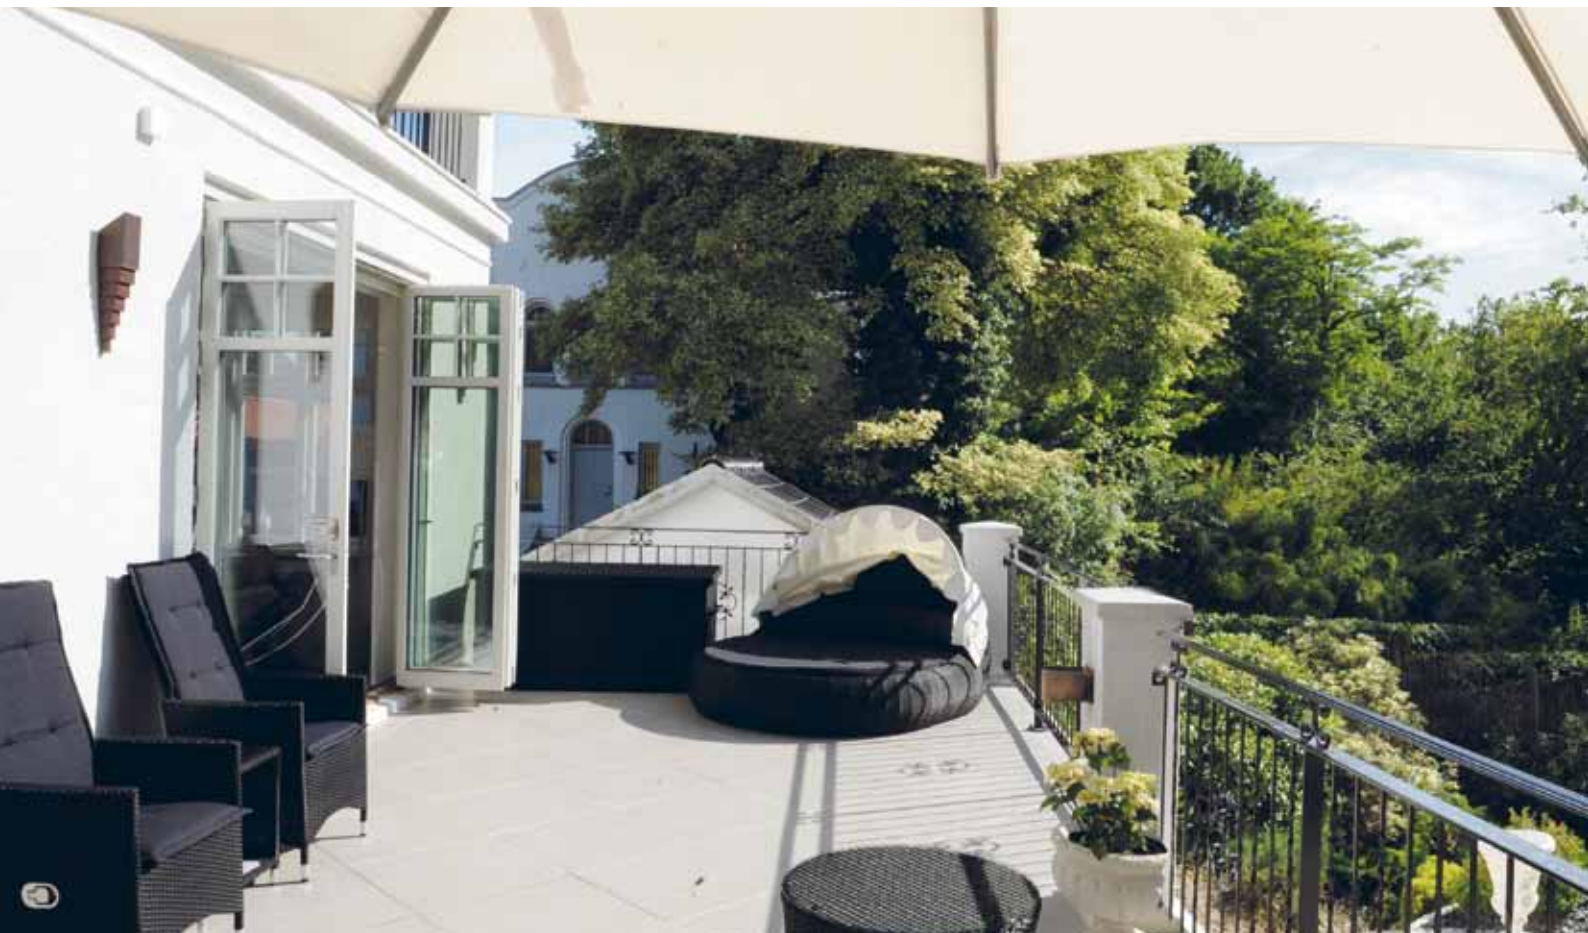

AN ENERGY-SAVING PRODUCT WITH DANISH DESIGN AND GERMAN QUALITY

QUALITY AND ENVIRONMENT-FRIENDLY PRODUCTS GO HAND IN HAND AT LACUNA.

Our products are made to last 50 years or more. We use exclusively long-lasting FSC-certified wood in our production. We were the first Danish window-maker to be FSC-certified in Denmark. In the long run the lowest price is for the longest lasting product. We consider Danish design, German quality and minimal energy consumption as quite natural because Lacuna products made today will also be energy-friendly in 10 or 20 years compared to other window products. Whether you choose heat-treated painted beech or oiled mahogany - Lacuna only uses sustainable wood.