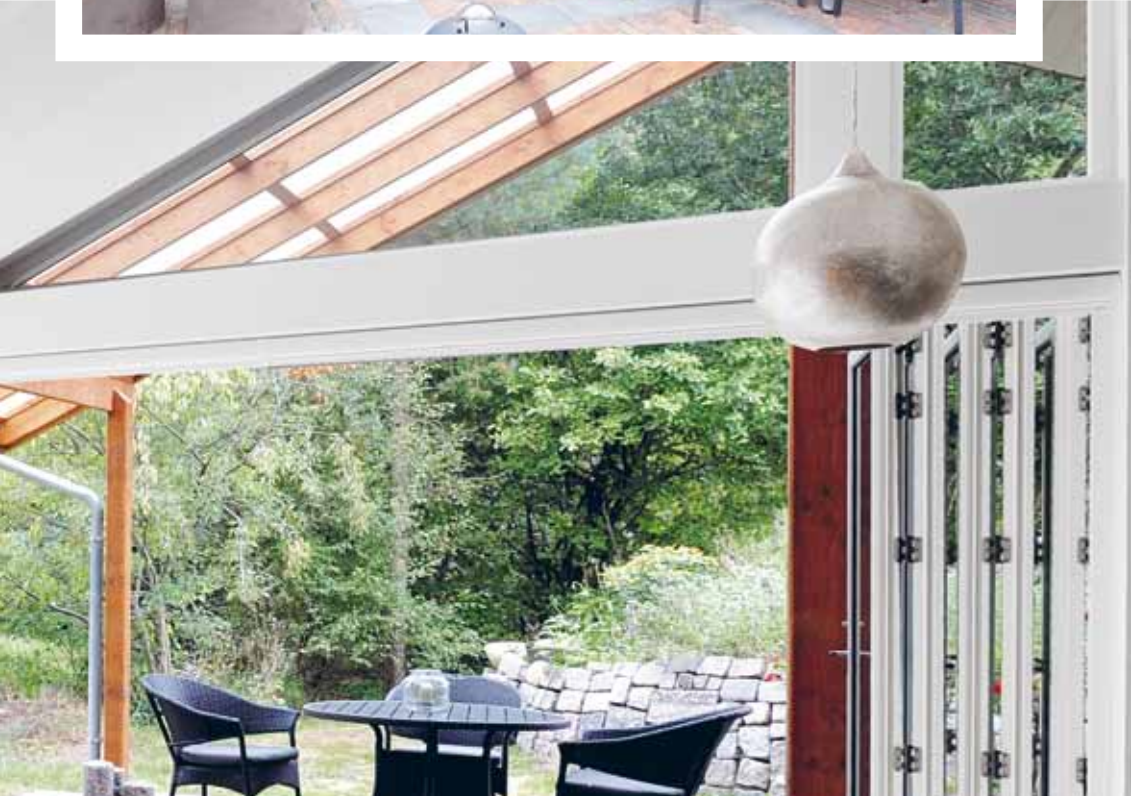

LACUNA.DK

POTENTIALLY
THE WORLD'S BEST
FOLDING DOOR