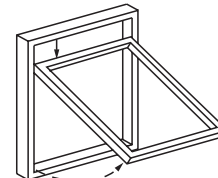

Min. width: 863 mm Max. width: 1,708 mm
 Min. height: 558 mm Max. height: 1,798 mm

Type: Sideguided window

The sash on this window may be opened as on an outward opening window. Furthermore, it may be rotated 90° inside the sash enabling window cleaning from inside. As standard with anodised window handle.

Min. width: 388 mm Max. width: 888 mm
 Min. height: 408 mm Max. height: 1,798 mm

Type: Tophung window

Outward opening sash. This window is delivered with a brass catch and side mounted brass casement fastener. Hinges are as standard warm galvanised.

Min. width: 388 mm Max. width: 1,498 mm
 Min. height: 368 mm Max. height: 1,498 mm

Type: Topguided window

This topguided window opens outward. The sash slides outside the frame and thus ensures optimal airing. As standard delivered with anodised window handle. Other hardware is hidden.

Min. width: 388 mm Max. width: 1,498 mm
 Min. height: 368 mm Max. height: 1,498 mm

Type: Outward opening French door

Outward opening French door without mullion, but may be delivered with mullion or sidelight in one unit as desired. As standard fitted with anodised window handle and friction brake. Hinges are warm galvanised as standard but may alternatively be delivered in brass or stainless steel.