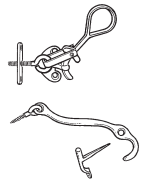

Type: Outward opening window with casement fastener and stay

This window sash opens up to 90°. As standard with solid brass casement fastener and casement stay. Hinges are as standard warm galvanised, but may also be delivered in brass, stainless steel or white.

Min. width: 358 mm Max. width: 888 mm
 Min. height: 408 mm Max. height: 1,798 mm

Type: Outward opening window with handle and frictions brake

This window sash opens up to 90°. As standard with anodized window handle and friction brake. Hinges are as standard warm galvanised, but may also be delivered in brass, stainless steel or white.

Min. width: 468 mm Max. width: 888 mm
 Min. height: 408 mm Max. height: 1,798 mm

Type: Outward opening, no mullion

This window may optionally be delivered with mullion. As standard delivered with anodised window handle and silver anodised casement stay on each sash.

Min. width: 388 mm Max. width: 1,498 mm
 Min. height: 368 mm Max. height: 1,498 mm

Type: Outward opening French door

Outward opening French door without mullion, but may be delivered with mullion or sidelight in one unit as desired. As standard fitted with anodised window handle and friction brake. Hinges are warm galvanised as standard but may alternatively be delivered in brass or stainless steel.