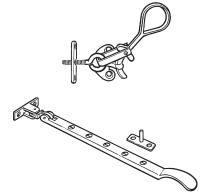

Type: Tophung window

Outward opening sash. This window is delivered with a brass catch and side mounted brass casement fastener. Hinges are as standard warm galvanised.

Min. width: 388 mm   Max. width: 1,498 mm
Min. height: 368 mm   Max. height: 1,498 mm