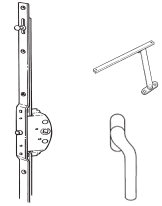

Type: Outward opening window with casement fastener and stay

This window sash opens up to 90°. As standard with solid brass casement fastener and casement stay. Hinges are as standard warm galvanised, but may also be delivered in brass, stainless steel or white.

Min. width: 358 mm Max. width: 888 mm
 Min. height: 408 mm Max. height: 1,798 mm

Type: Outward opening window with handle and frictions brake

This window sash opens up to 90°. As standard with anodized window handle and friction brake. Hinges are as standard warm galvanised, but may also be delivered in brass, stainless steel or white.

Min. width: 468 mm Max. width: 888 mm
 Min. height: 408 mm Max. height: 1,798 mm

Type: Outward opening, no mullion

This window may optionally be delivered with mullion. As standard delivered with anodised window handle and silver anodised casement stay on each sash.

Min. width: 863 mm Max. width: 1,708 mm
 Min. height: 558 mm Max. height: 1,798 mm

Type: Sideguided window

The sash on this window may be opened as on an outward opening window. Furthermore, it may be rotated 90° inside the sash enabling window cleaning from inside. As standard with anodised window handle.