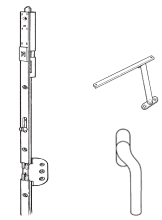

Type: Outward opening window with casement fastener and stay

This window sash opens up to 90°. As standard with solid brass casement fastener and casement stay. Hinges are as standard warm galvanised, but may also be delivered in brass, stainless steel or white.

Min. width: 358 mm Max. width: 888 mm
 Min. height: 408 mm Max. height: 1,798 mm

Type: Outward opening window with handle and frictions brake

This window sash opens up to 90°. As standard with anodized window handle and friction brake. Hinges are as standard warm galvanised, but may also be delivered in brass, stainless steel or white.

Min. width: 468 mm Max. width: 888 mm
 Min. height: 408 mm Max. height: 1,798 mm

Type: Outward opening, no mullion

This window may optionally be delivered with mullion. As standard delivered with anodised window handle and silver anodised casement stay on each sash.

Min. width: 863 mm Max. width: 1,708 mm
 Min. height: 558 mm Max. height: 1,798 mm

Type: Sideguided window

The sash on this window may be opened as on an outward opening window. Furthermore, it may be rotated 90° inside the sash enabling window cleaning from inside. As standard with anodised window handle.