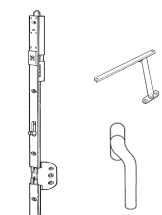

Type: Outward opening window with casement fastener and stay

This window sash opens up to 90°. As standard with solid brass casement fastener and casement stay. Hinges are as standard warm galvanised, but may also be delivered in brass, stainless steel or white.

Min. width: 388 mm Max. width: 1,498 mm
 Min. height: 368 mm Max. height: 1,498 mm

Type: Topguided window

This topguided window opens outward. The sash slides outside the frame and thus ensures optimal airing. As standard delivered with anodised window handle. Other hardware is hidden.

Min. width: 388 mm Max. width: 1,498 mm
 Min. height: 368 mm Max. height: 1,498 mm

Type: Outward opening French door

Outward opening French door without mullion, but may be delivered with mullion or sidelight in one unit as desired. As standard fitted with anodised window handle and friction brake. Hinges are warm galvanised as standard but may alternatively be delivered in brass or stainless steel.

Single sash

Min. width: 468 mm Max. width: 888 mm Max. area: 1.6 m²
 Min. height: 1,798 mm Max. height: 2,298 mm

Double sash

Min. width: 868 mm Max. width: 1,708 mm Max. area: 3.0 m²
 Min. height: 1,798 mm Max. height: 2,298 mm