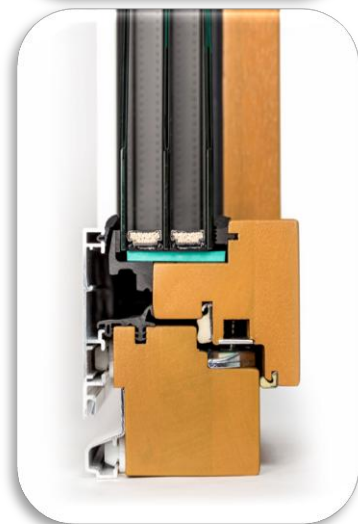

IN Series

- **Modern, contemporary architectural finish**
- **Integral frame**
- Crisp, modern section
- A flush finish is also possible