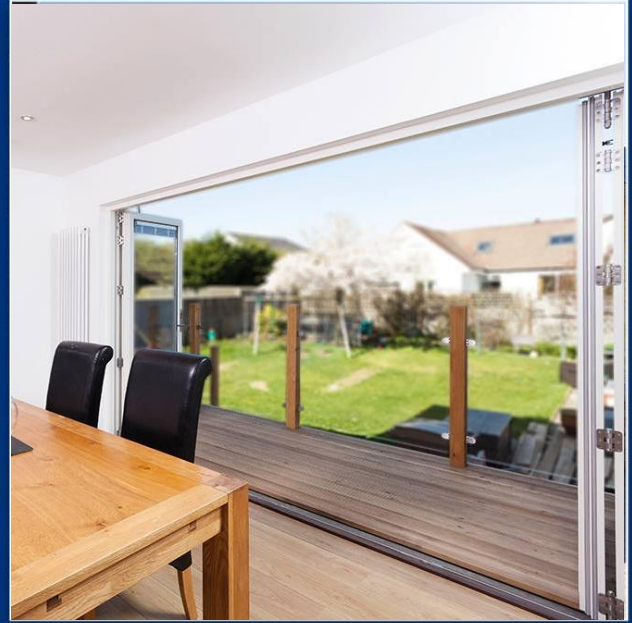

ENLIGHTENED WINDOWS

Manufactured in Germany

Sales Office:

1st Floor Briar Rose House, Malthouse Lane, Long Compton, Warwickshire, CV36 5JL

T: 01608 684 607 (Cotswolds)

T: 02036 330476 (London)

E: sales@enlightenedwindows.co.uk

WWW.ENLIGHTENEDWINDOWS.CO.UK