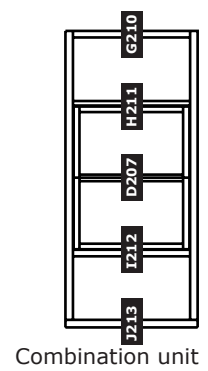

# Sliding sash window

Sliding sash window

Shows the extremely tight weather seal

Combination unit

Victoria® Oak uncovering moulding (colour variation may occur)

Victoria® Oak drip sill (colour variation may occur)