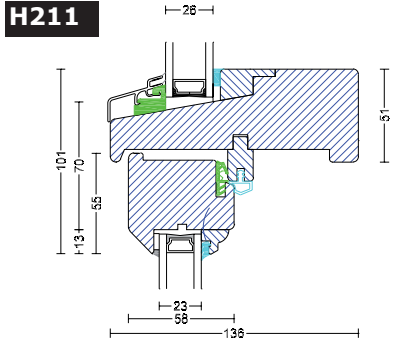

# Sliding sash window

Sliding sash window

Shows the extremely tight weather seal

Combination unit

Victoria® Oak uncovering moulding (colour variation may occur)

Victoria® Oak drip sill (colour variation may occur)