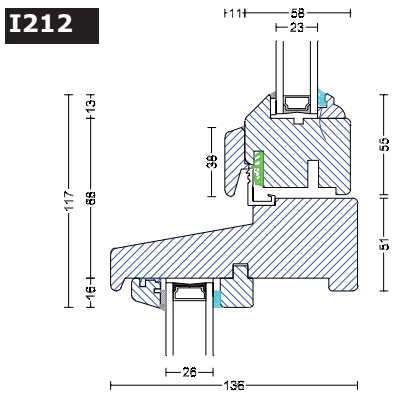

# Sliding sash window

Sliding sash window

Shows the extremely tight weather seal

Combination unit

Victoria® Oak uncovering moulding (colour variation may occur)

Victoria® Oak drip sill (colour variation may occur)