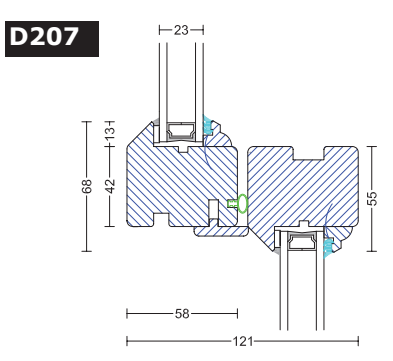

# Sliding sash window

Sliding sash window

Shows the extremely tight weather seal

Combination unit

Victoria® Oak uncovering moulding (colour variation may occur)

Victoria® Oak drip sill (colour variation may occur)