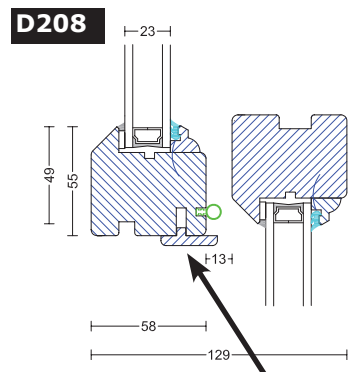

# Sliding sash window

Sliding sash window

Shows the extremely tight weather seal

Combination unit

Victoria® Oak uncovering moulding (colour variation may occur)

Victoria® Oak drip sill (colour variation may occur)