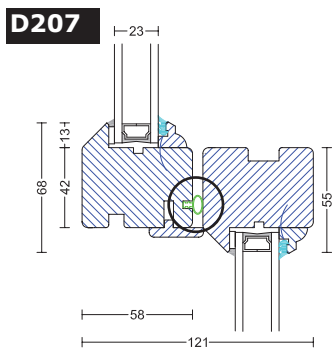

# Sliding sash window

Sliding sash window

Shows the extremely tight weather seal

Combination unit

Victoria® Oak uncovering moulding (colour variation may occur)

Victoria® Oak drip sill (colour variation may occur)